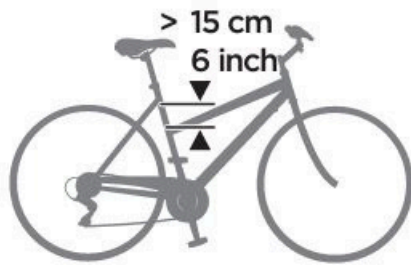

Circular

Ø 28-40 mm
Ø 1,10-1,57 inch

Oval

Max 40 mm
Max 1,57 inch

Triangular

Square

Carbon Fiber
Bike

May cause frame
damage